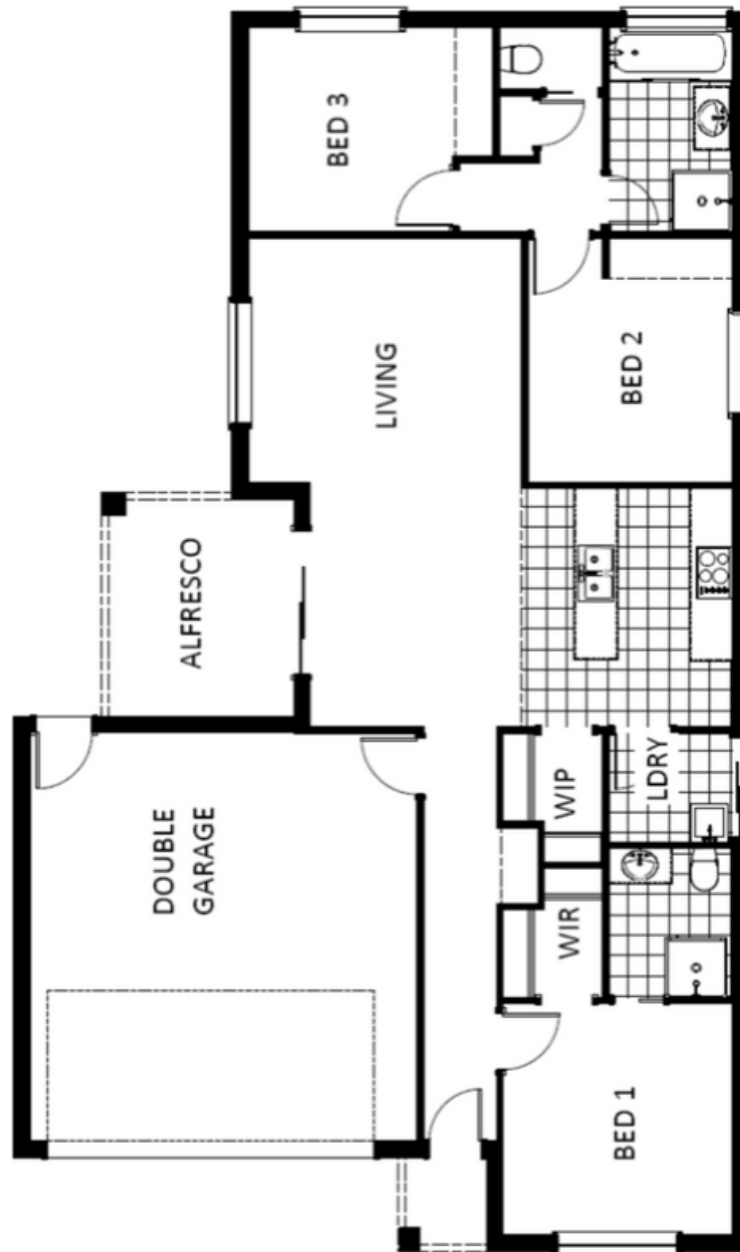

CREATIVE HOMES HOBART

BUILT BETTER | BUILT RIGHT

ESPERANCE 162

3

2

2

The Esperance is an efficiently laid out three bedroom home. This Creative Home is one the smaller side, being only 162sqm, but still includes all the modern essentials - ensuite and walk in robe to the master bedroom, a walk in pantry and laundry room off the kitchen and a double garage.

6272 3000 | creativehomeshobart.com.au

CREATIVE HOMES HOBART

BUILT BETTER | BUILT RIGHT

SIZE 162.1SQM

WIDTH 10.8M

LENGTH 18.23M

6272 3000 | creativehomeshobart.com.au