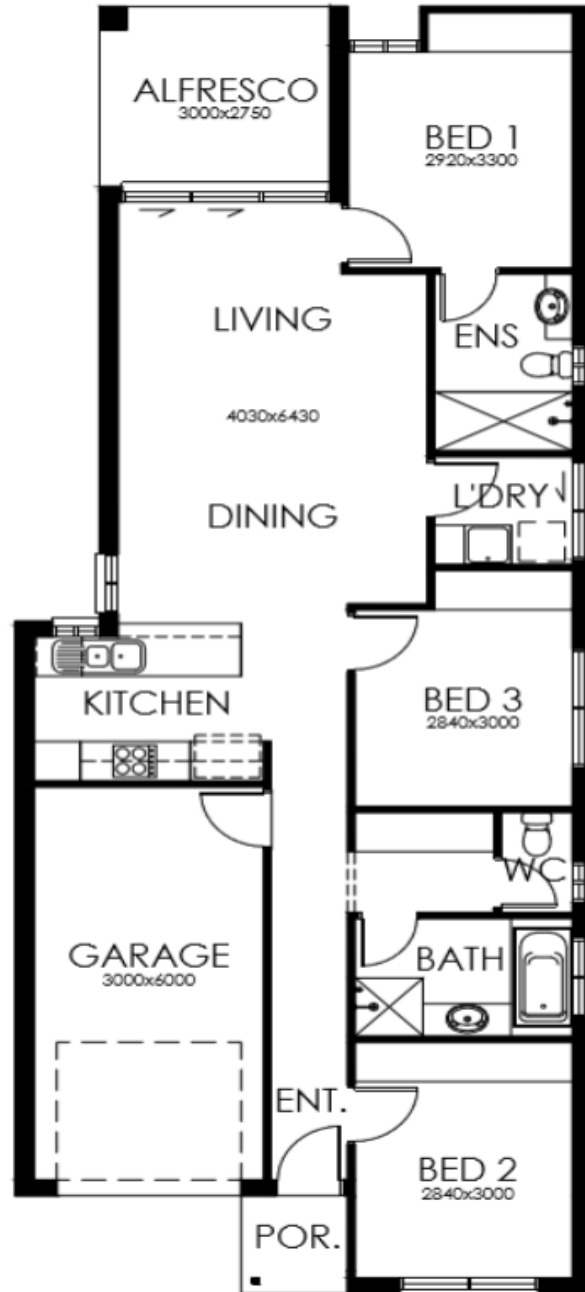

## 3

## 2

## 1

Whether you are starting out or starting over, you will find that this three bedroom home includes all the elements you need for your family – this includes a gorgeous integrated living hub that combines the kitchen, dining and living room. The private master bedroom located at the rear of the house features an ensuite bathroom. The other two bedrooms are contained off the living area, along with the bathroom and laundry and a direct walk in from the garage. Everyone in the family will love this compact home design.

# CREATIVE HOMES HOBART

BUILT BETTER | BUILT RIGHT

**SIZE** 132.09 SQM

**WIDTH** 7.5 M

**LENGTH** 19.65 M

6272 3000 | [creativehomeshobart.com.au](http://creativehomeshobart.com.au)