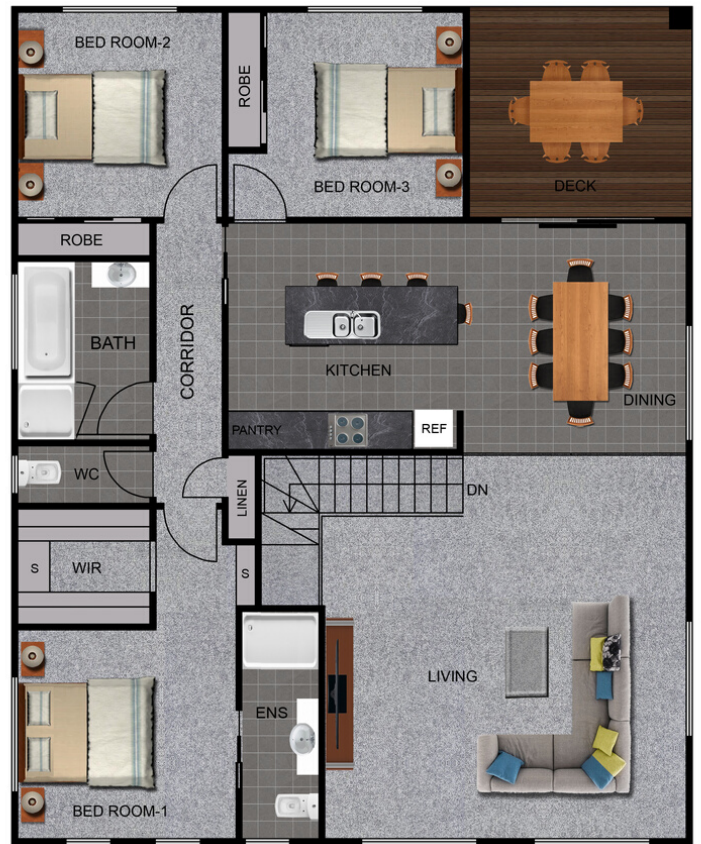

CREATIVE HOMES HOBART

BUILT BETTER | BUILT RIGHT

ANNAPURNA 204

4

2

2

Annapurna is a section of the Himalayan Mountain Range - an appropriate name for our newest split level design. In Sanskrit Annapurna translates to full of food - which I am sure this modern kitchen design is capable of.

And this smart split level design is sure to be full of food, laughter and family. Designed around a spacious living zone, leading on to a balcony, this 4 bedroom home ticks all of the boxes.

6272 3000 | creativehomeshobart.com.au

CREATIVE HOMES HOBART

BUILT BETTER | BUILT RIGHT

SIZE 204.05QM

WIDTH 10.62M

LENGTH 13.09M