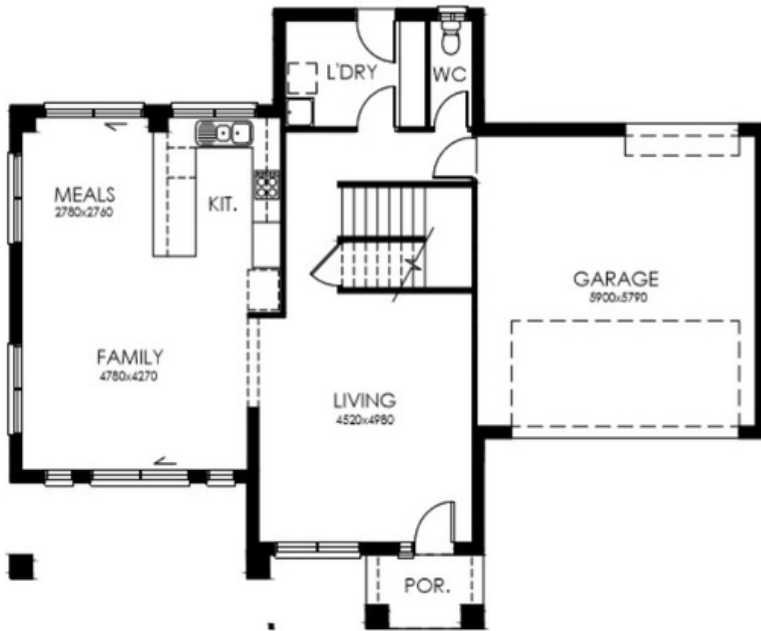

CREATIVE HOMES HOBART

BUILT BETTER | BUILT RIGHT

BALTIC 231

3

2

2

The Baltic is a double storey, three bedroom, two bathroom family home. The kitchen opens onto a family zone, including a meals area and adjacent is a separate living space for busy family lifestyles. Upstairs, the impressive master suite incorporates a walk in robe, ensuite and a balcony. A further two bedrooms with built in robes, a family bathroom and study nook complete the Baltic.

6272 3000 | creativehomeshobart.com.au

CREATIVE HOMES HOBART

BUILT BETTER | BUILT RIGHT

SIZE 231.85SQM

WIDTH 15.99M

LENGTH 11.34M