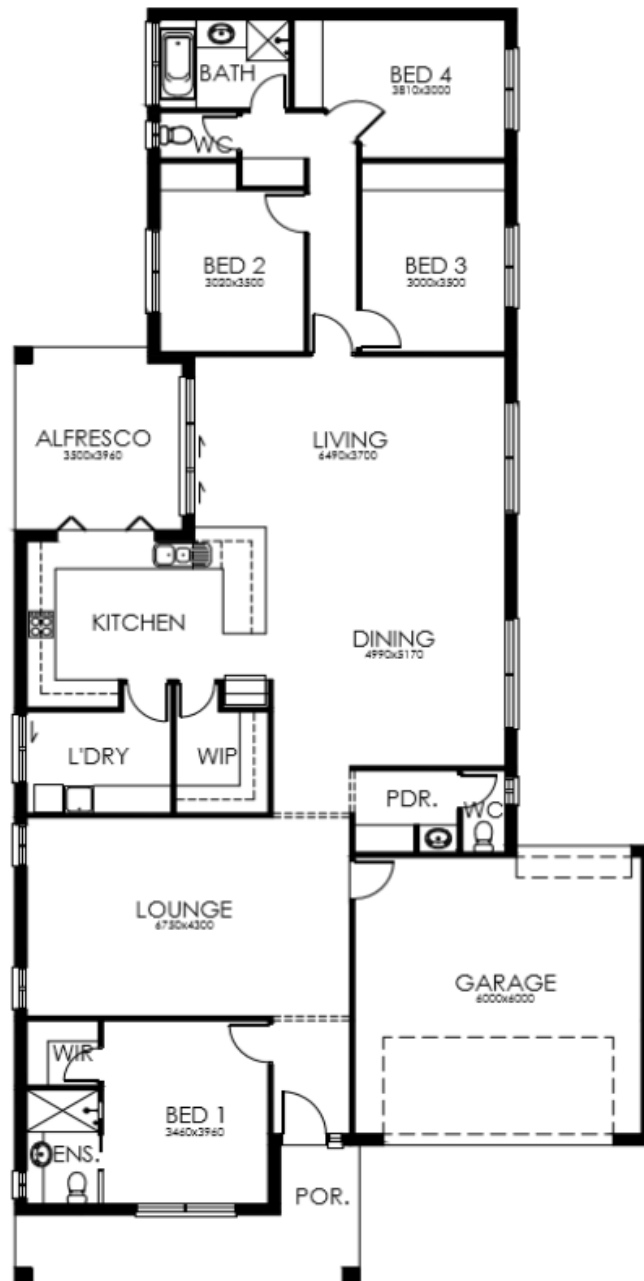

CREATIVE HOMES HOBART

BUILT BETTER | BUILT RIGHT

OTTAWA 277

4

2

2

The Ottawa is thoughtfully designed to deliver harmonious family living. The open-plan kitchen (including walk in pantry), dining and family zone opens to a alfresco area and forms the heart of the home. The family friendly layout is complimented with a separate lounge so everyone can find their space.

6272 3000 | creativehomeshobart.com.au

CREATIVE HOMES HOBART

BUILT BETTER | BUILT RIGHT

SIZE 277.15SQM

WIDTH 13.32M

LENGTH 27.59M

6272 3000 | creativehomeshobart.com.au