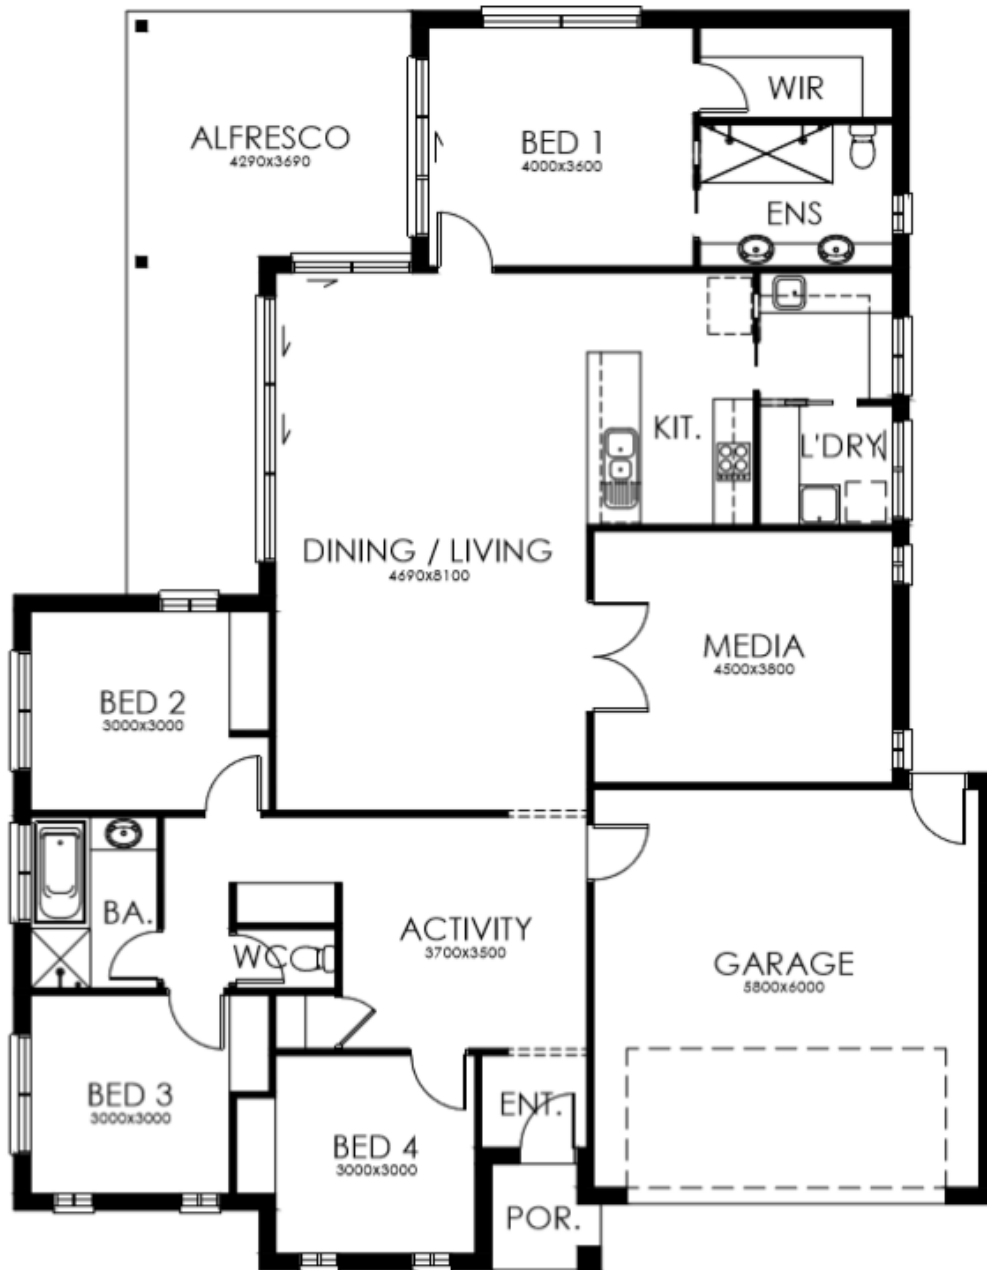

CREATIVE HOMES HOBART

BUILT BETTER | BUILT RIGHT

POSEIDON 240

4

2

2

With the front of the Poseidon entirely dedicated to a kids' wing, this home makes perfect sense for families. Three bedrooms (all with built in robes), a bathroom with separate toilet and activity zone make up this large area, where the kids can feel free to kick off their shoes and chill. Parents will revel in the silence at the other end of the home, where the master bedroom, with ensuite and walk in robe, opens up onto an alfresco area perfect for that glass of wine in the evenings. The central, open plan kitchen, living and dining area also opens up onto the alfresco area, increasing your living zone to incorporate the great outdoors.

6272 3000 | creativehomeshobart.com.au

CREATIVE HOMES HOBART

BUILT BETTER | BUILT RIGHT

SIZE 240.88SQM

WIDTH 14.75M

LENGTH 18.95M

6272 3000 | creativehomeshobart.com.au