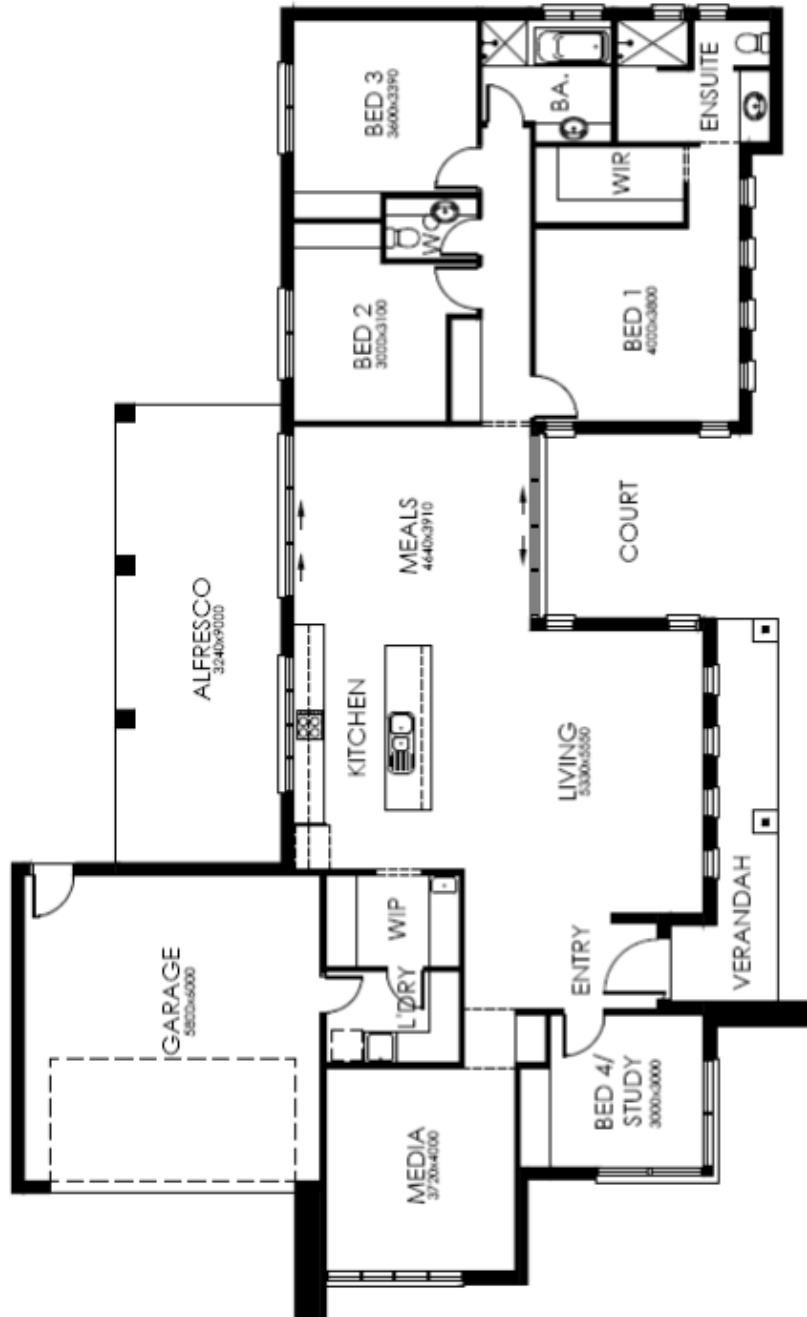

CREATIVE HOMES HOBART

BUILT BETTER | BUILT RIGHT

SALAMANCA 273

3

2

2

The Salamanca is part of our country living range – perfect for larger blocks. Featuring multiple outdoor areas – deck, verandah & courtyard – the Salamanca means everyone will find their special space!

The spacious open plan living/dining area welcomes you upon arrival. Four bedrooms (the master with ensuite and walk in robe) and a media room make the Salamanca a luxurious family home.

6272 3000 | creativehomeshobart.com.au

CREATIVE HOMES HOBART

BUILT BETTER | BUILT RIGHT

SIZE 273.6SQM

WIDTH 15.66M

LENGTH 25.7M

6272 3000 | creativehomeshobart.com.au