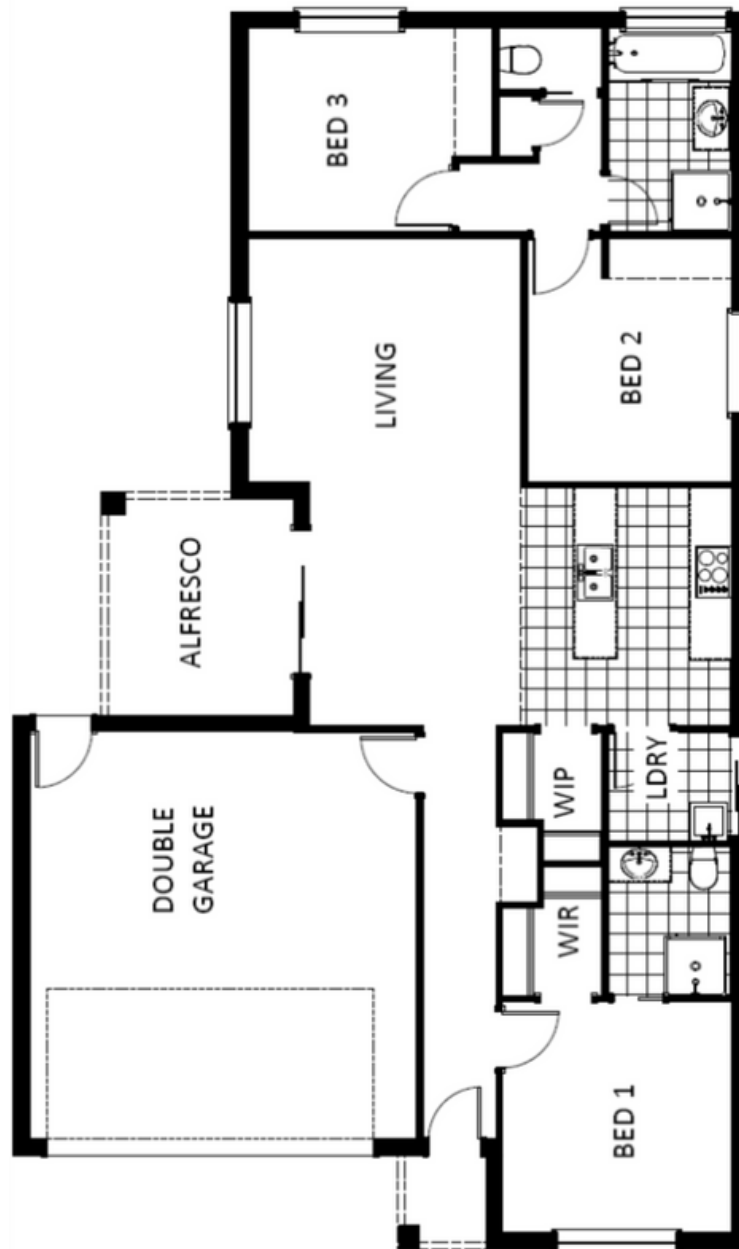

CREATIVE HOMES HOBART

BUILT BETTER | BUILT RIGHT

ESPERANCE 162

3

2

2

The Esperance is an efficiently laid out three bedroom home. This Creative Home is one the smaller side, being only 162sqm, but still includes all the modern essentials - ensuite and walk in robe to the master bedroom, a walk in pantry and laundry room off the kitchen and a double garage.

6272 3000 | creativehomeshobart.com.au

CREATIVE HOMES HOBART

BUILT BETTER | BUILT RIGHT

SIZE 162.1SQM

WIDTH 10.8M

LENGTH 18.23M

6272 3000 | creativehomeshobart.com.au