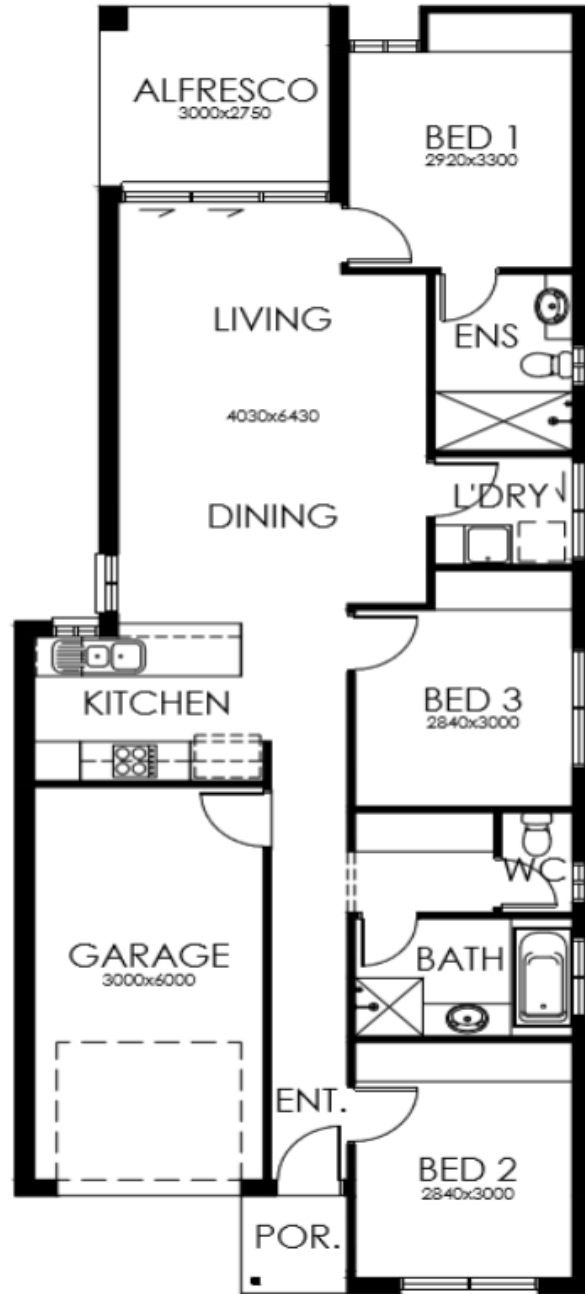

## MEANDER 132

3

2

1

Whether you are starting out or starting over, you will find that this three bedroom home includes all the elements you need for your family – this includes a gorgeous integrated living hub that combines the kitchen, dining and living room. The private master bedroom located at the rear of the house features an ensuite bathroom. The other two bedrooms are contained off the living area, along with the bathroom and laundry and a direct walk in from the garage. Everyone in the family will love this compact home design.

# CREATIVE HOMES HOBART

BUILT BETTER | BUILT RIGHT

**SIZE** 132.09 SQM

**WIDTH** 7.5 M

**LENGTH** 19.65 M

6272 3000 | [creativehomeshobart.com.au](http://creativehomeshobart.com.au)