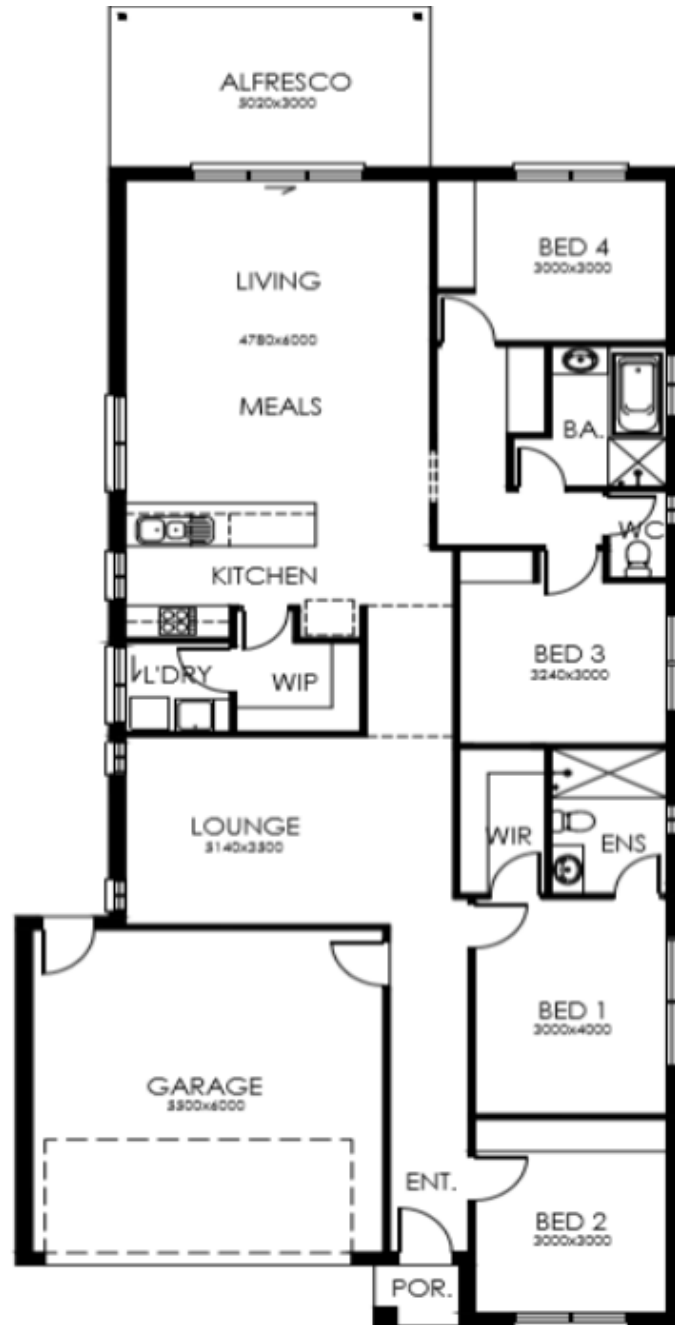

CREATIVE HOMES HOBART

BUILT BETTER | BUILT RIGHT

PANAMA 212

4

2

2

The Panama is available in two different floor plans for you to choose from. Both designs include four bedrooms, the master with ensuite and walk in robe, double garage and alfresco living area.

Take your time reviewing these layout options and decide which one works best for your family.

6272 3000 | creativehomeshobart.com.au

CREATIVE HOMES HOBART

BUILT BETTER | BUILT RIGHT

SIZE 212.37SQM

WIDTH 10.4M

LENGTH 24.25M

6272 3000 | creativehomeshobart.com.au