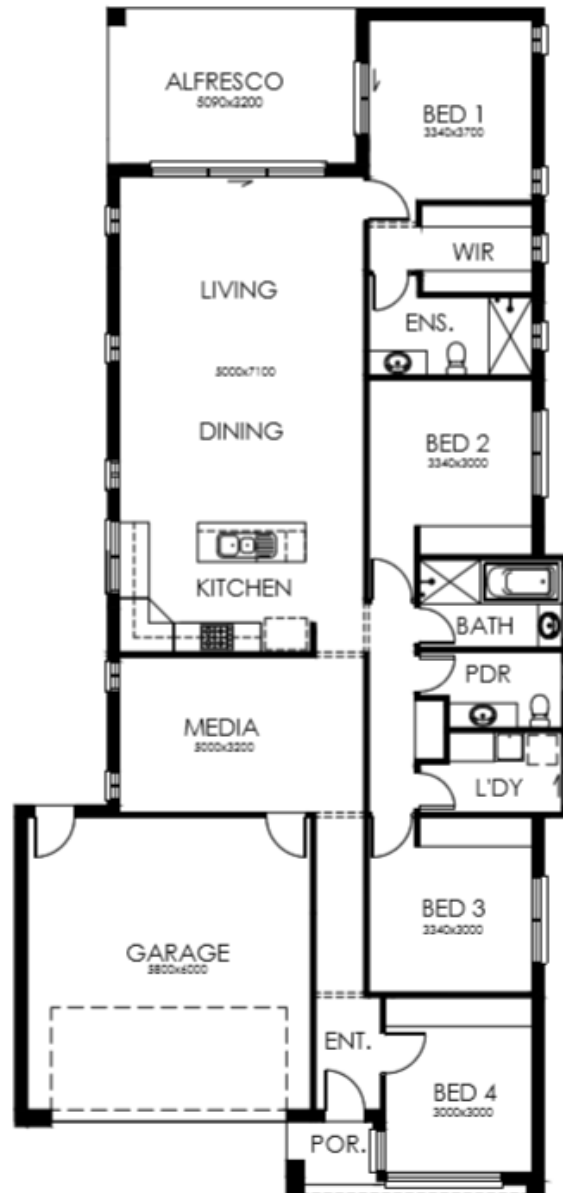

CREATIVE HOMES HOBART

BUILT BETTER | BUILT RIGHT

PANAMA 224

4

2

2

The Panama is available in two different floor plans for you to choose from. Both designs include four bedrooms, the master with ensuite and walk in robe, double garage and alfresco living area.

Take your time reviewing these layout options and decide which one works best for your family.

6272 3000 | creativehomeshobart.com.au

CREATIVE HOMES HOBART

BUILT BETTER | BUILT RIGHT

SIZE 224.68SQM

WIDTH 11.2M

LENGTH 24.31M

6272 3000 | creativehomeshobart.com.au