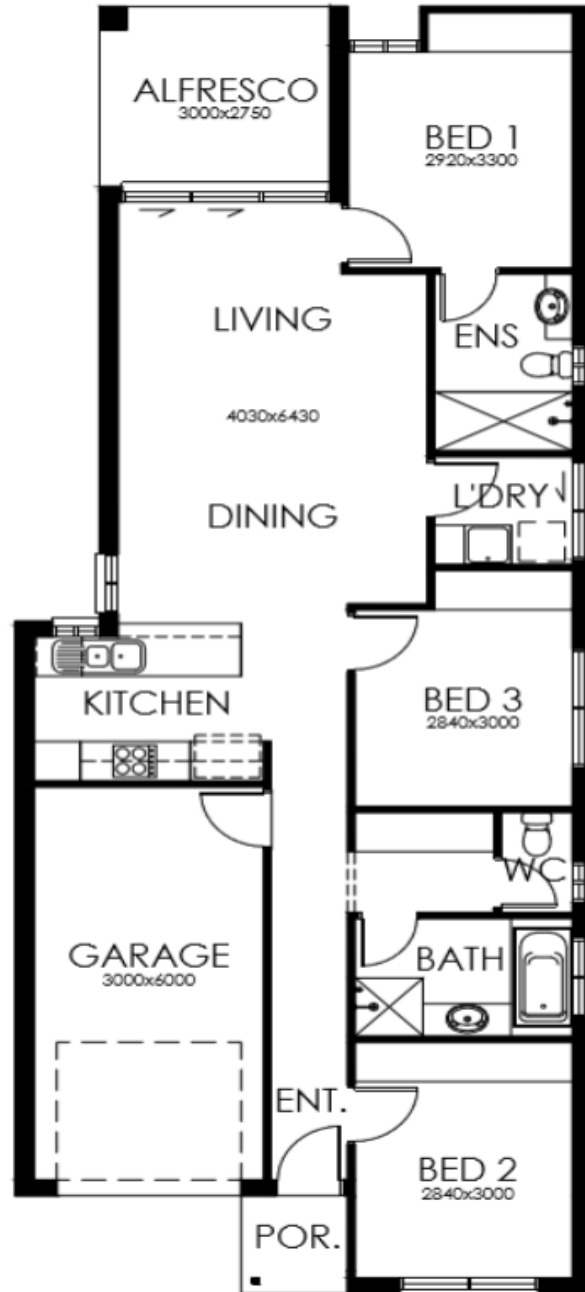

CREATIVE HOMES HOBART

BUILT BETTER | BUILT RIGHT

MEANDER 132

3

2

1

Whether you are starting out or starting over, you will find that this three bedroom home includes all the elements you need for your family – this includes a gorgeous integrated living hub that combines the kitchen, dining and living room. The private master bedroom located at the rear of the house features an ensuite bathroom. The other two bedrooms are contained off the living area, along with the bathroom and laundry and a direct walk in from the garage. Everyone in the family will love this compact home design.

6272 3000 | creativehomeshobart.com.au

CREATIVE HOMES HOBART

BUILT BETTER | BUILT RIGHT

SIZE 132.09 SQM

WIDTH 7.5 M

LENGTH 19.65 M

6272 3000 | creativehomeshobart.com.au