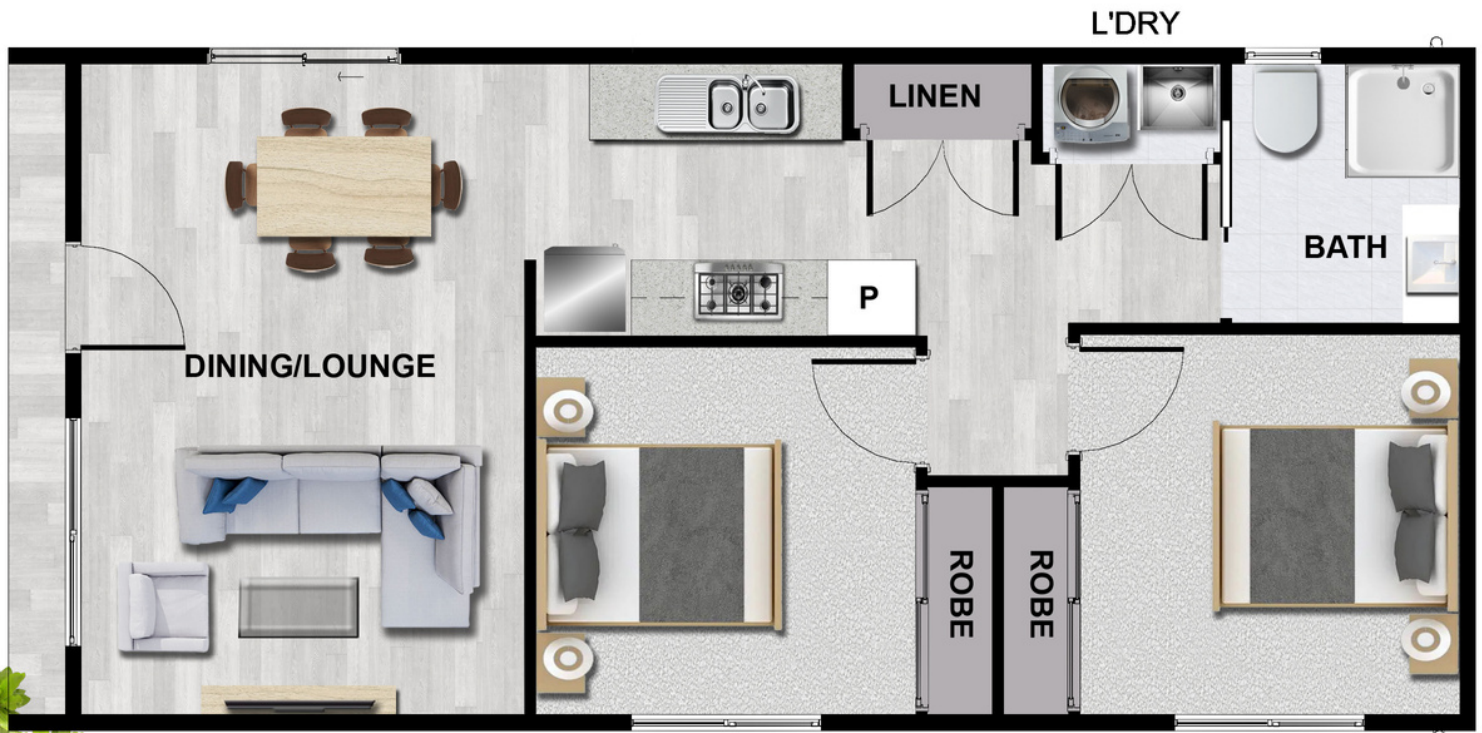

CREATIVE MODULAR HOMES

BUILT BETTER | BUILT RIGHT

WARATAH 60

2

1

The Waratah 60 fits all the necessities into a nice compact design.

Two double bedrooms with built in robes.

Bathroom and seperate laundry area.

Open plan dining and lounge.

6272 3000 | creativemodularhomes.com.au

CREATIVE MODULAR HOMES

BUILT BETTER | BUILT RIGHT

WARATAH 60 FLOOR PLAN- (2BED 1MOD)

SIZE 62.35QM

WIDTH 5.38M

LENGTH 11.13M